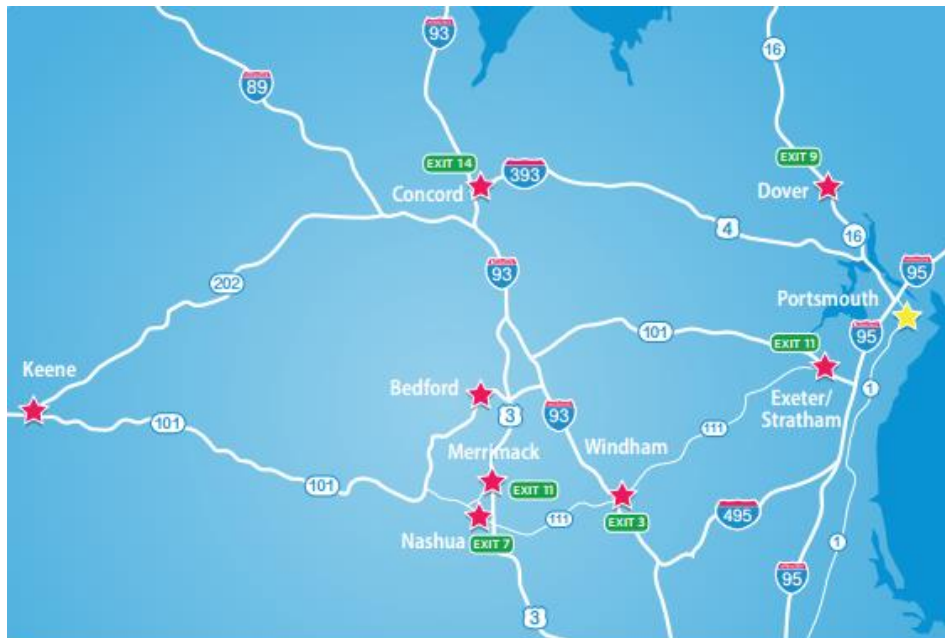

Dover

14 Webb Place, Dover, NH 03820
Phone: (603) 742-7900 | Fax: (603) 343-4749
Exit 9 of Spaulding Turnpike; Next to Starbucks

Exeter/Stratham

1 Portsmouth Avenue, Stratham, NH 03885
Phone: (603) 772-3600 | Fax: (603) 772-3601
Exit 11 of 101

Merrimack

2 Dobson Way, Merrimack, NH 03054
Phone: (603) 471-6069 | Fax: (603) 471-6068
Exit 11 off Everett Turnpike

Windham

125 Indian Rock Road, Windham, NH 03087
Phone: (603) 890-6330 | Fax: (603) 458-7626
Exit 3 off I-93

Keene

351 Winchester Street, Keene NH 03431
Phone: (603) 352-3406 | Fax: (603) 352-3416
At the Winchester Street Rotary

Nashua

565 Amherst Street, Nashua, NH 03063
Phone: (603) 578-3347 | Fax: (603) 578-3387
Across from Target on Amherst Street

★ Portsmouth location coming soon to 599 Lafayette Road, Portsmouth!